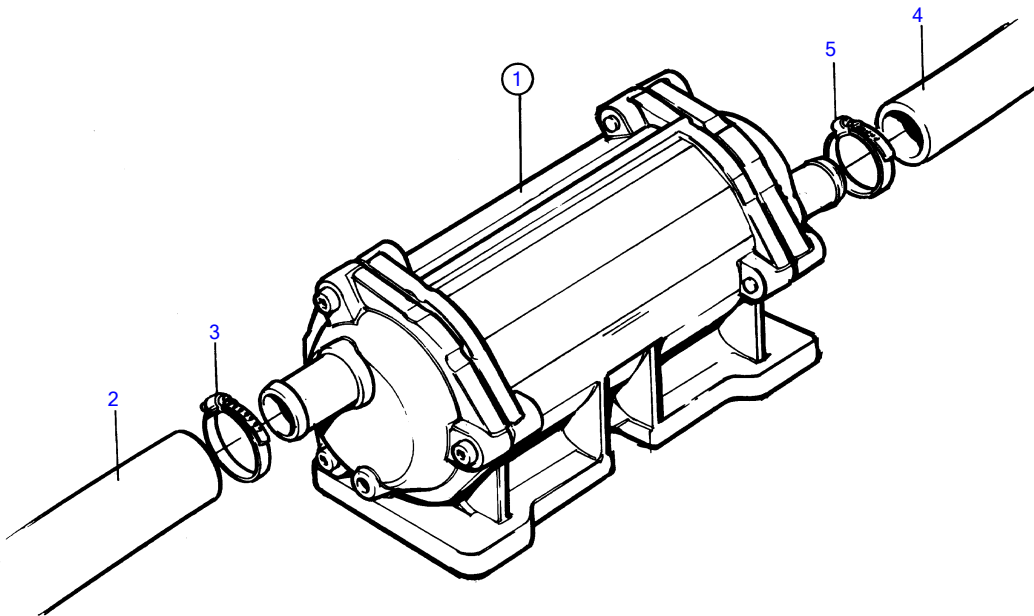

TMD31L-A

15583

TMD31L-A

REF	PART NO.	QTY	DESCRIPTION	SEE SEC.	NOTES
1	861600	1	Oil cooler		
			.		
			.	2748	
2	861320	1	Hose		Heat exchanger-oil cooler.
3	943475	1	Hose clamp		
4	860997	1	Hose		Sea water pump-oil cooler.
5	943475	1	Hose clamp		